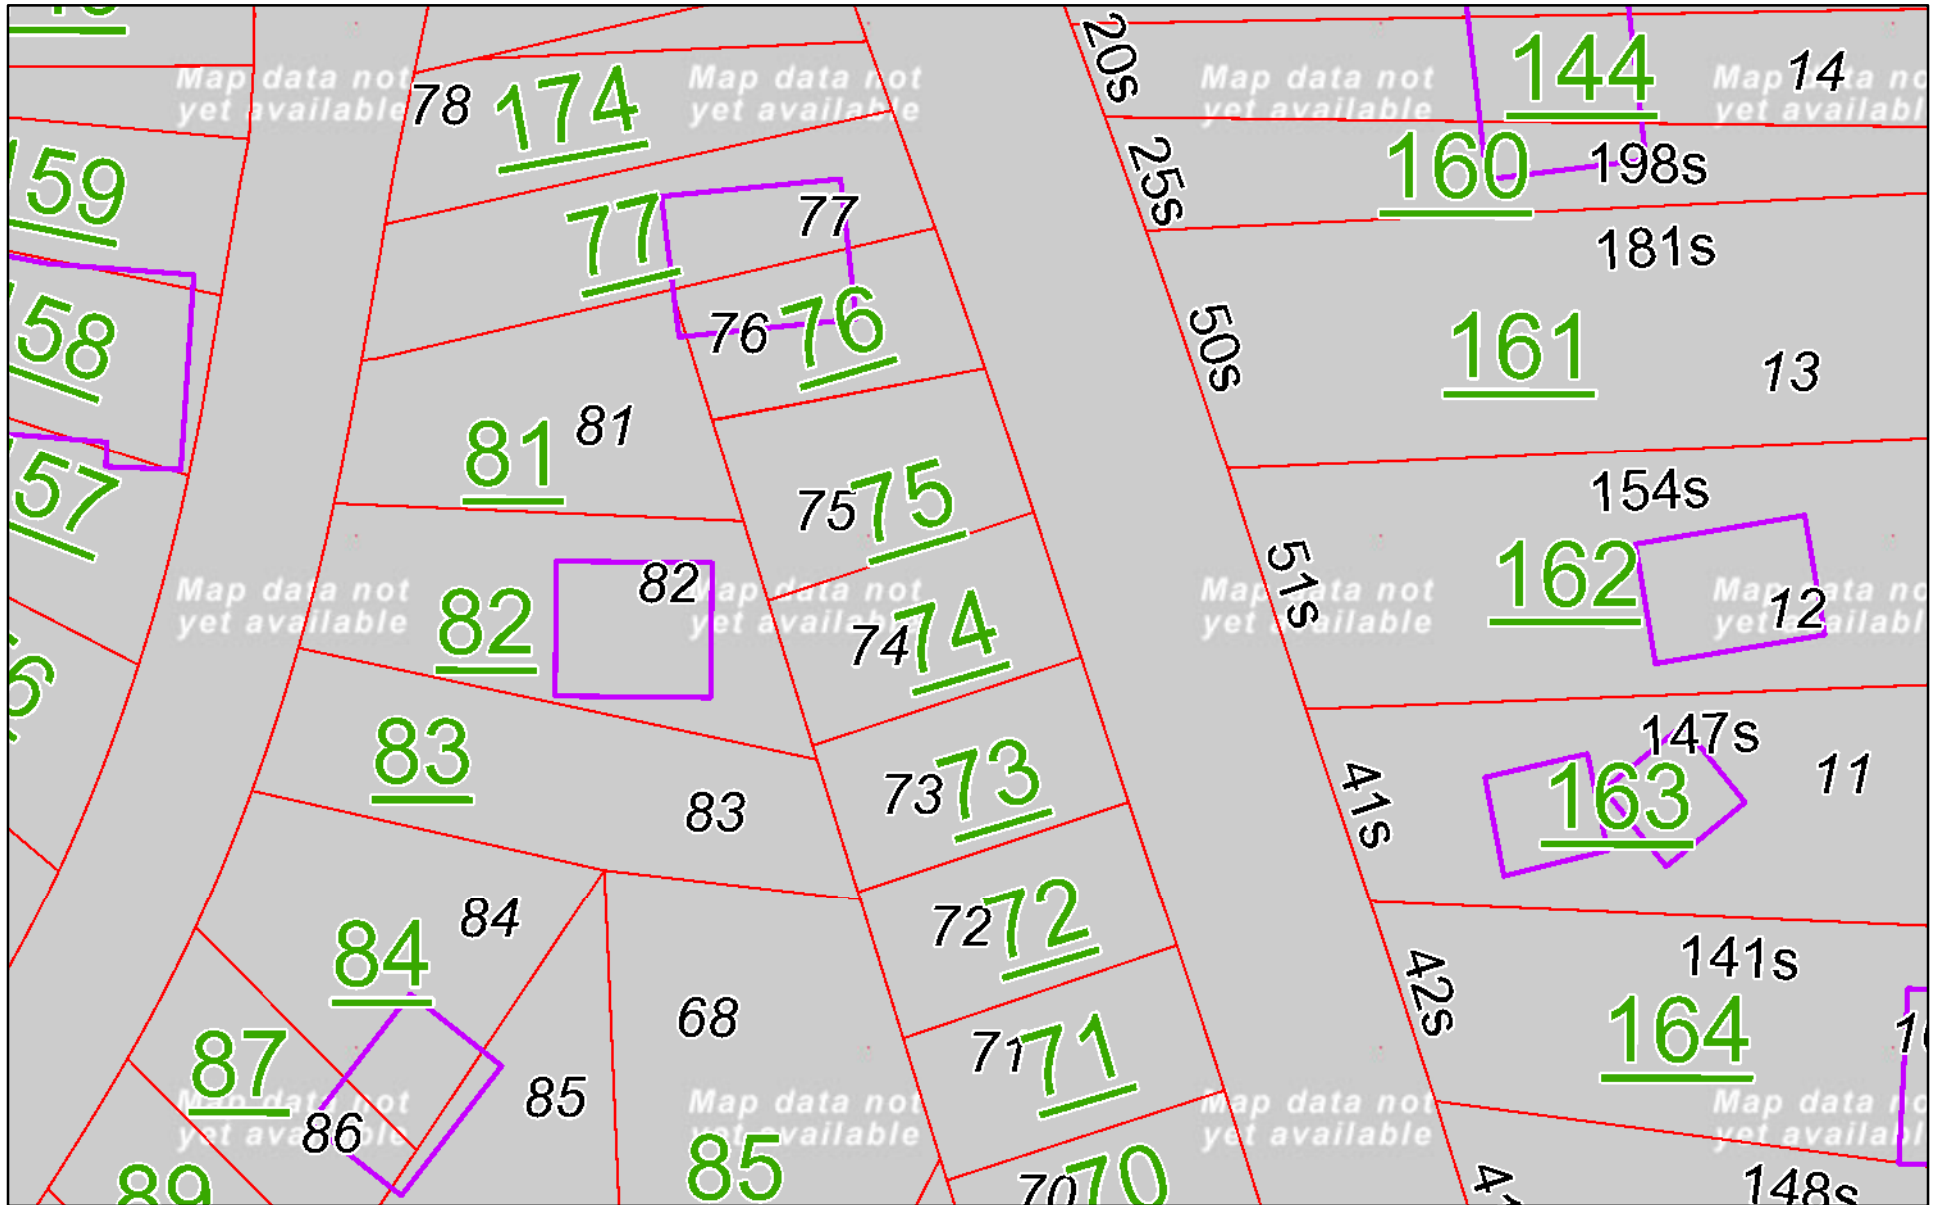

River Bend Estates Lots 73-75, 83 Tax Map

April 28, 2023

- | | | | |
|--------------------|-----------------|-----------------|----------|
| Building Footprint | Parcels | Dashed Section | Section |
| LAND HOOK | PLSS | Dashed Township | Township |
| LAND HOOK DASHED | Dashed QSection | QSection | |

Sources: Esri, HERE, Garmin, USGS, Intermap, INCREMENT P, NRCan, Esri Japan, METI, Esri China (Hong Kong), Esri Korea, Esri (Thailand),