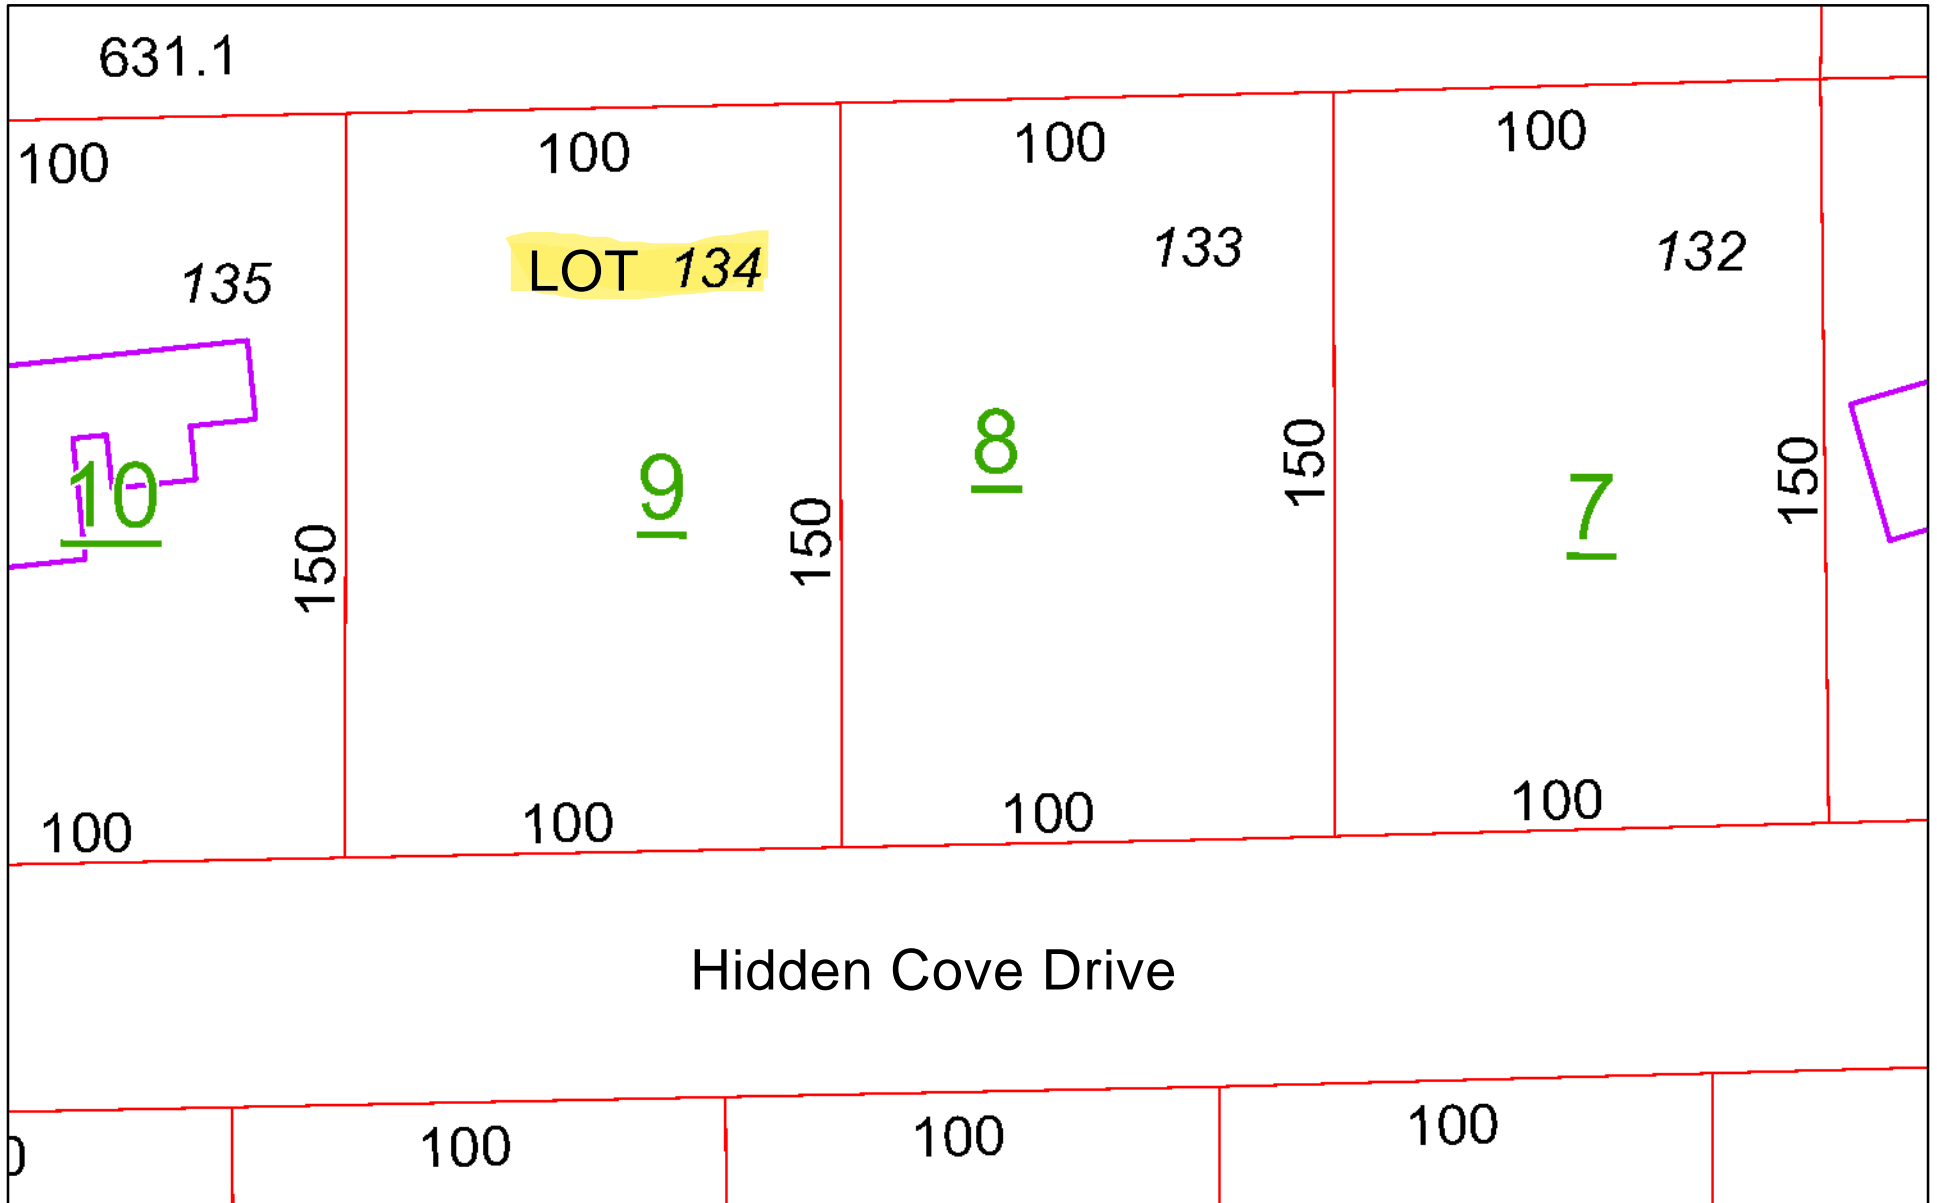

Hidden Cove Lot 134 Tax Map

April 28, 2023

- | | | | |
|--------------------|-----------------|-----------------|----------|
| Building Footprint | Parcels | Dashed Section | Section |
| LAND HOOK | PLSS | Dashed Township | Township |
| LAND HOOK DASHED | Dashed QSection | QSection | |